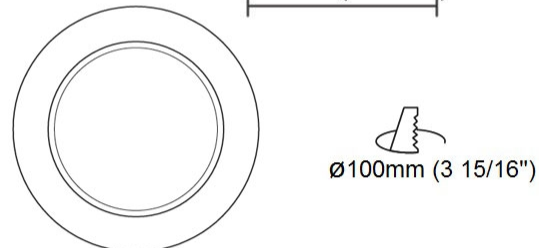

GENERAL

Series: Dixit
Subseries: Dixit RA11
Brand: Ivela
Division: Architectural
Mounting Type: Recessed
Mounting Location: Ceiling
Subcategory: Downlight

PHYSICAL

Shape: Round
Diameter (mm): 110
Diameter (in): 4 ⁵/₁₆
Height (mm): 70
Height (in): 2 ⁷/₁₆
Min. Recessing Depth (mm): 110
Min. Recessing Depth (in): 4 ¹⁵/₁₆
Light Distribution: Direct
Weight (kg): 0.6
Weight (lbs): 1.32
Diffuser: Clear Polycarbonate
Fixture Finish: MWH
Fixture Material: Aluminum Die Cast
Cut-out Measurements: 100mm / 3 15/16"

ELECTRICAL

Lamp Type: LED
Total Output Wattage (W): 12 / 18 / 26
Dimming: Tri-Mode (Non-Dimming and Phase Dimming (120Vac only) and 0-10V Dimming)
Driver Included: No
Driver Location: Recessed Housing
Driver Type: Constant Current - Universal
Driver Class: Class 2
Input Voltage (V): 120 - 277
Constant Current (MA): 350 / 500 / 700

LED

Number of LEDs: 1
Color Temperature (°K): 2700 / 3000 / 4000
Max. Delivered Lumen (lm): 1513 / 2092 / 2759
CRI: >85 CRI
Efficiency (%): 89
Lamp Life (hrs): 50000
Upon Request: 3500K upon request

OPTICAL

Optic°: 55
Adjustability: Fixed
Upon Request: Optic 18° or 30° (mirror-metallized) / 70° (white)

RATINGS AND CERTIFICATIONS

Certified By: Certified for North American Standards
IP rating: IP43
IK Rating: IK08
Glare Rating: ≤ 19