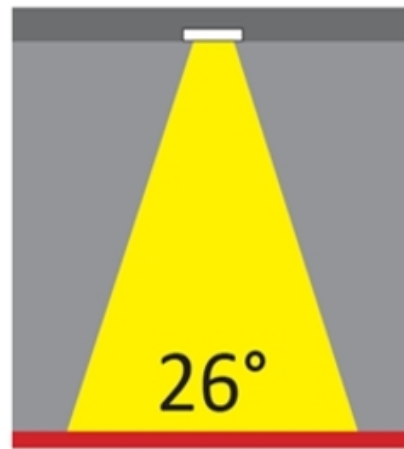

DIXIT RA8 RECESSED

A56061-

PROJECT	
TYPE	
SPECIFIER	
QUANTITY	
DATE	

RA 8 TL DIXIT LED 6.5W 550 lm				R:100%				I.Max:2958 Cd/Klm			
H[m]	D[m]	Max lux	Med lux	Alpha=26°		H[m]	D[m]	Max lux	Med lux	Beta=26°	
1.00	0.47	1508	939			1.00	0.47	1508	939		
2.00	0.94	377	235			2.00	0.94	377	235		
3.00	1.41	168	104			3.00	1.41	168	104		
4.00	1.89	94	59			4.00	1.89	94	59		
5.00	2.36	60	38			5.00	2.36	60	38		

Dimming	DP	DV	K°
	Phase	0-10V	
Color Temperature	27K	30K	35K
	2700K	3000K	3500K

Order Example **L5XXXXXX-DV-30K**

0-10V **3000K**